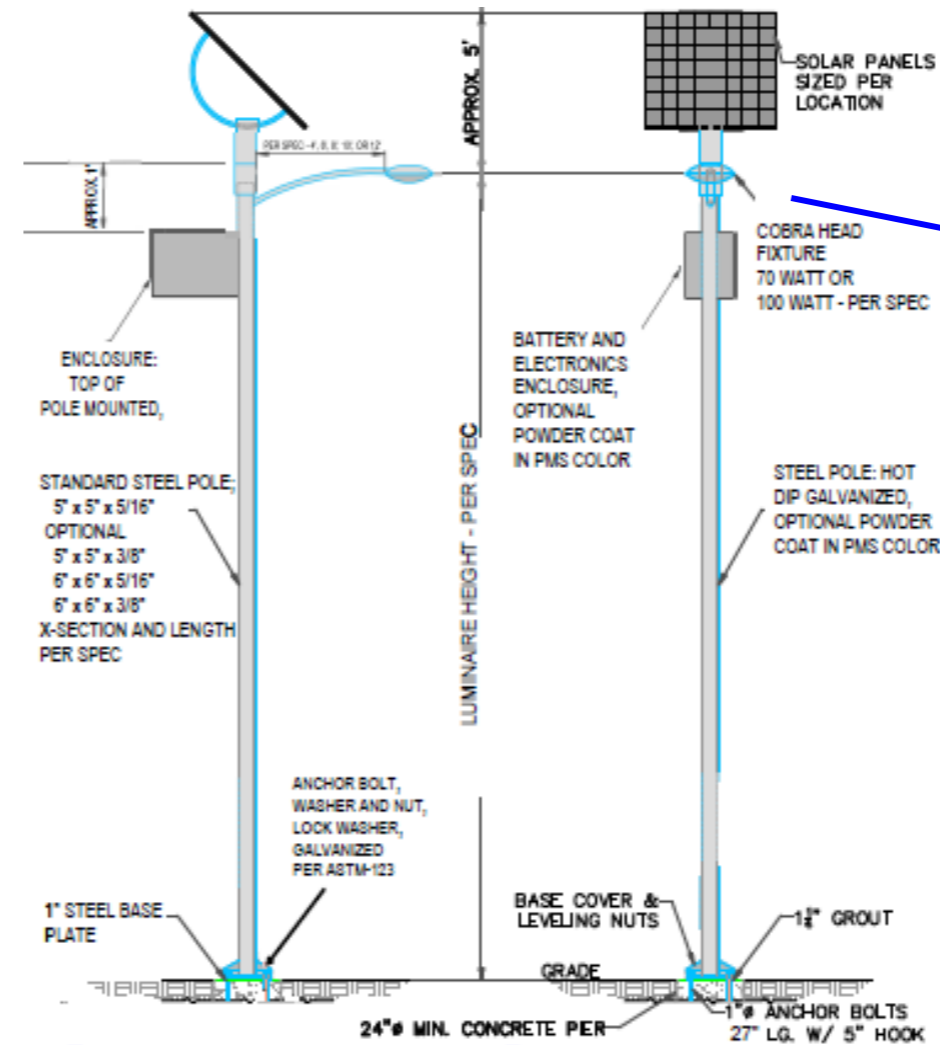

GridFree™ – Off-Grid Solar Light

Street or parking lot applications.

Complete system, mounts on our pole or can be adapted to mount on other poles.

Use where or when it is not feasible to tie into the grid, ie; lines are >150 feet from the light, site is in wetland or protected areas.

Cobra Head or Shoe Box with Type II to IV light distribution.

Induction or LED (optional).

20 Feet to 30 Feet fixture height.

3350 to 8400 lumens @ 70-85 lumens/watt.

Operates on 24VDC.

10 year system warranty on induction systems, 5 years on LED systems.

Cobra Head

Shoe Box

Top or bottom of pole mounted enclosure